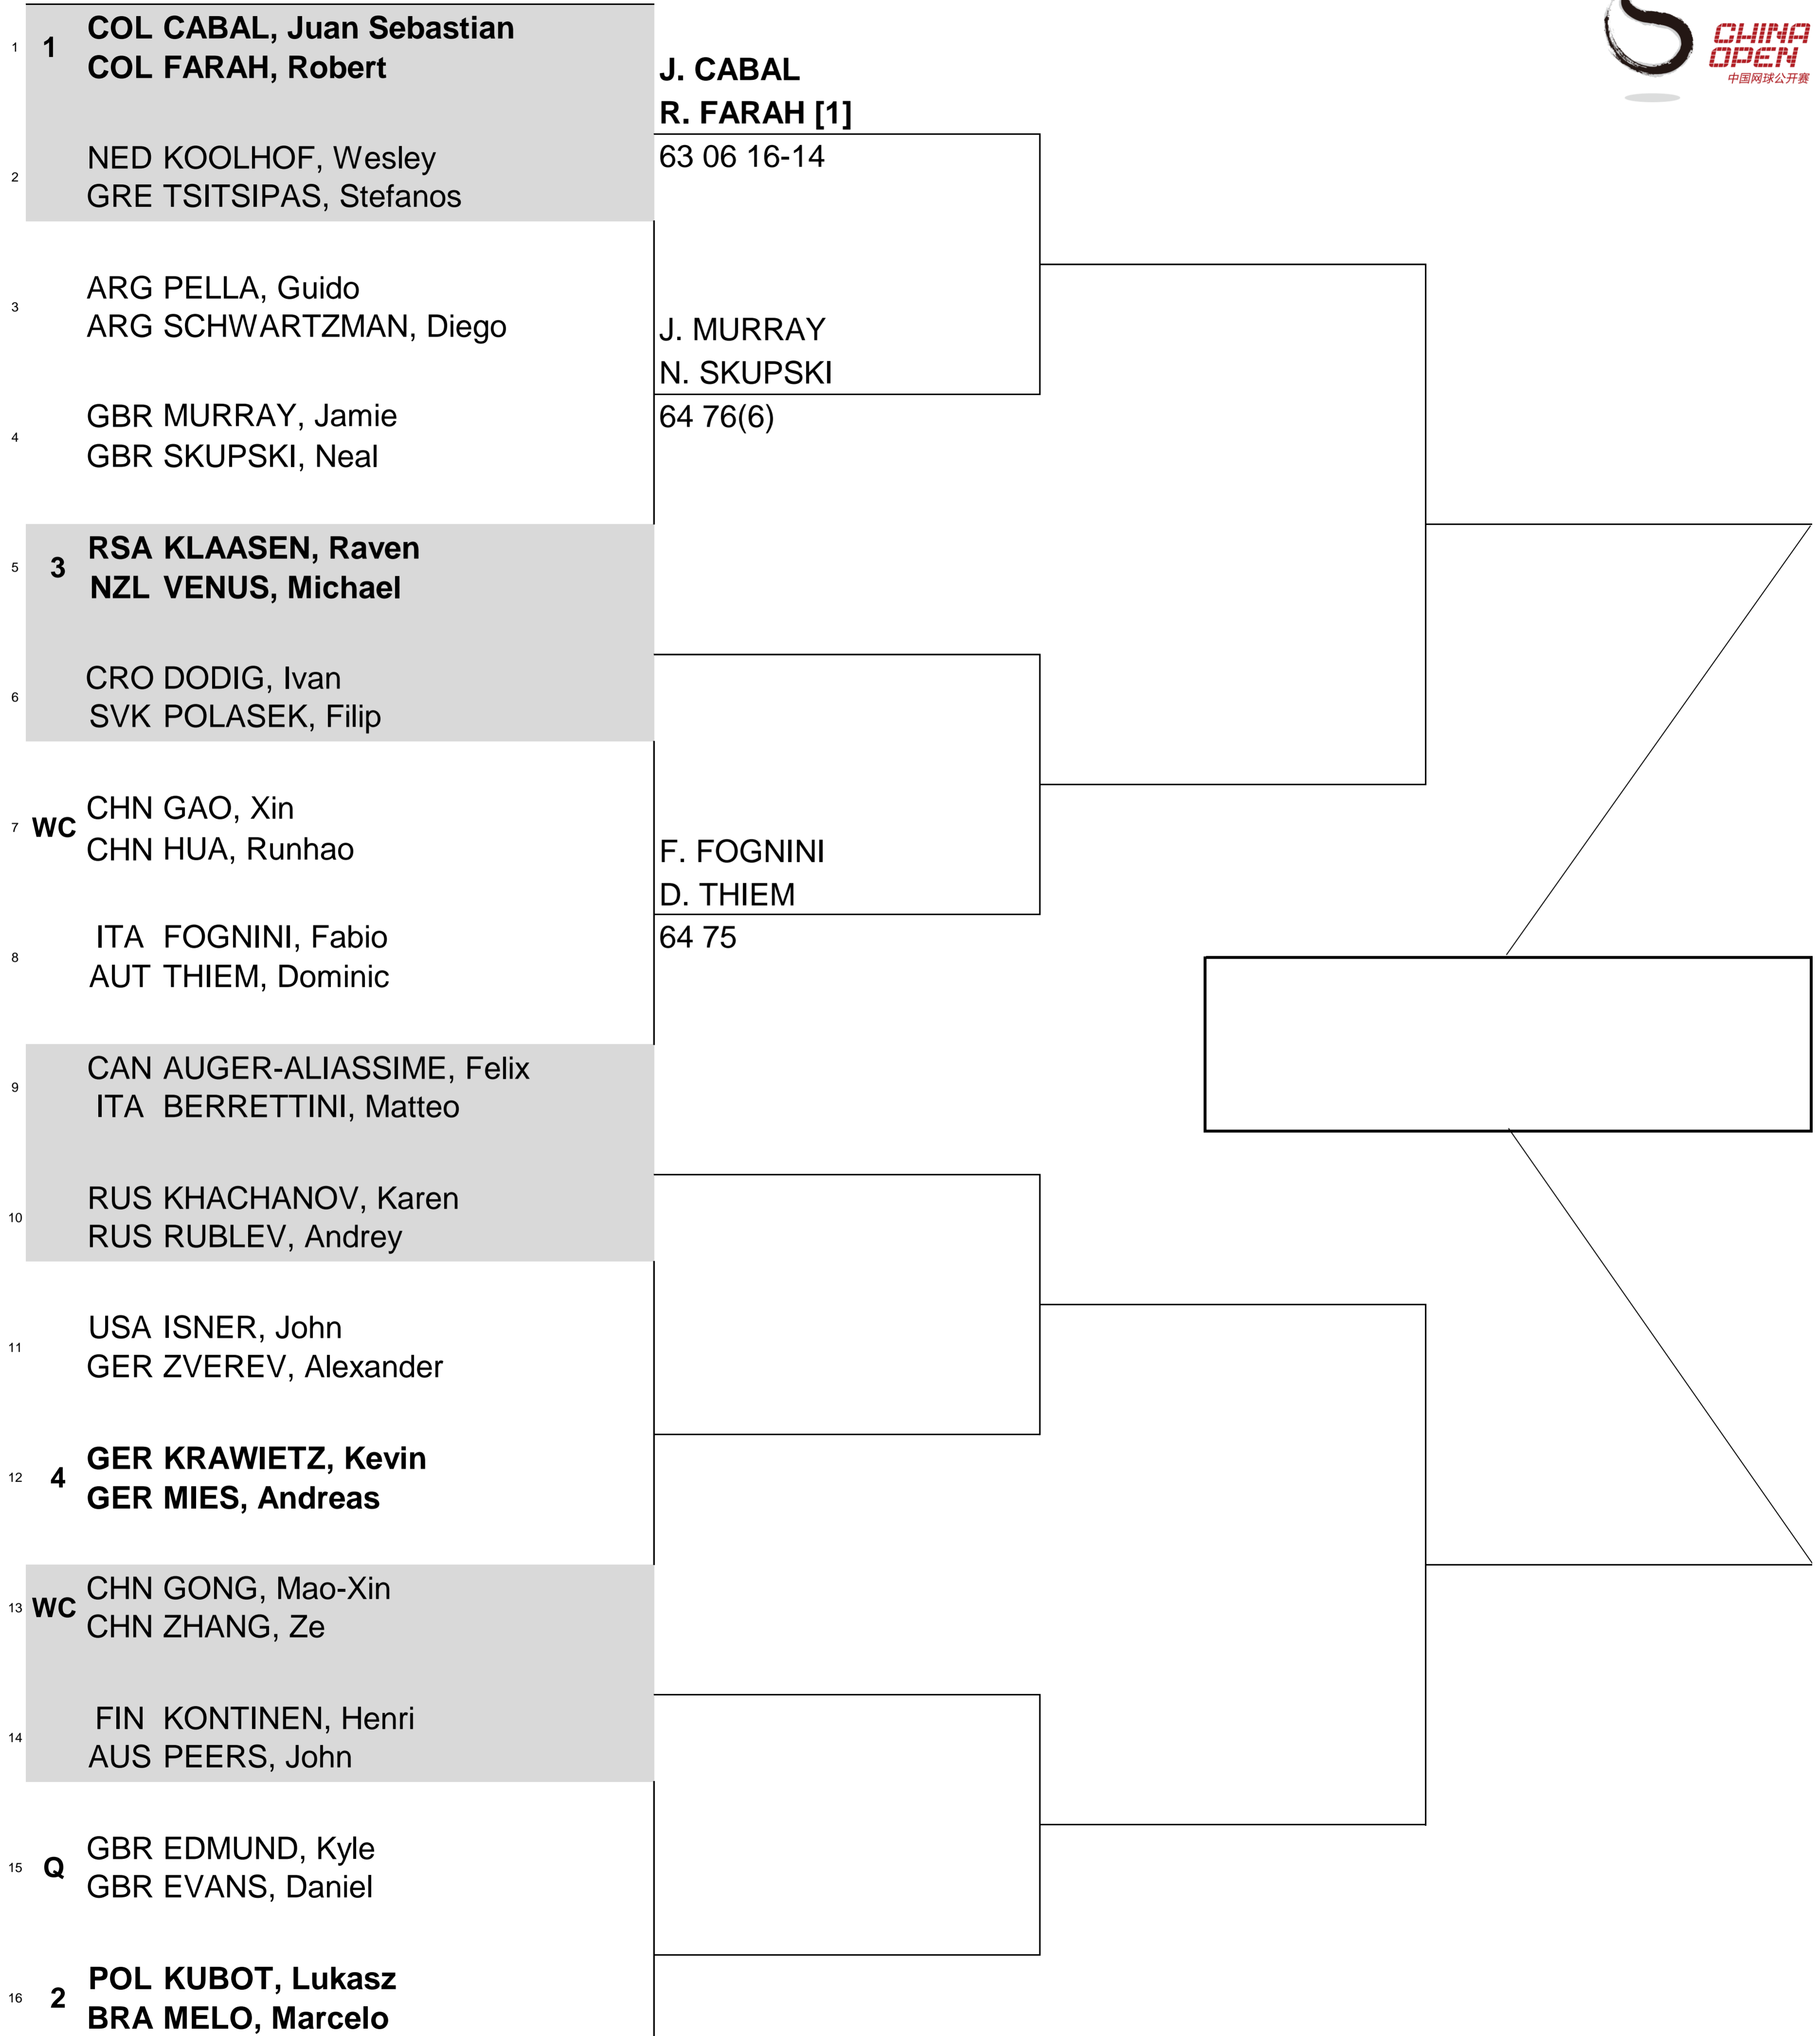

CHINA OPEN

CITY, COUNTRY
Beijing, CHN

TOURNAMENT DATES
27 Sep - 6 October

SURFACE
Hard

TOTAL FINANCIAL COMMITMENT
\$3,666,275

STATUS NAT. MAIN DRAW DOUBLES

ATP Tour © Copyright 2014

SEEDED TEAMS	RANK	PRIZE MONEY (PER TEAM)	POINTS	ALTERNATES/LUCKY LOSERS	RETIREMENTS/WALKOVERS
1 CABAL, Juan Sebastian / FARAH, Robert	2 WINNER	\$228,110	500		
2 KUBOT, Lukasz / MELO, Marcelo	9 FINALIST	\$111,660	300		
3 KLAASEN, Raven / VENUS, Michael	18 SEMI-FINALIST	\$56,010	180		
4 KRAWIETZ, Kevin / MIES, Andreas	26 QUARTER-FINALIST	\$28,740	90		
FOLLOW LIVE SCORING AT www.ATPTour.com				WITHDRAWALS	
	FIRST ROUND	\$14,840	0		
LAST DIRECT ACCEPTANCE:				adv - 53; on-site - 53	ATP SUPERVISOR(S) L.Graff/C.Sanches/H.J.Ochs