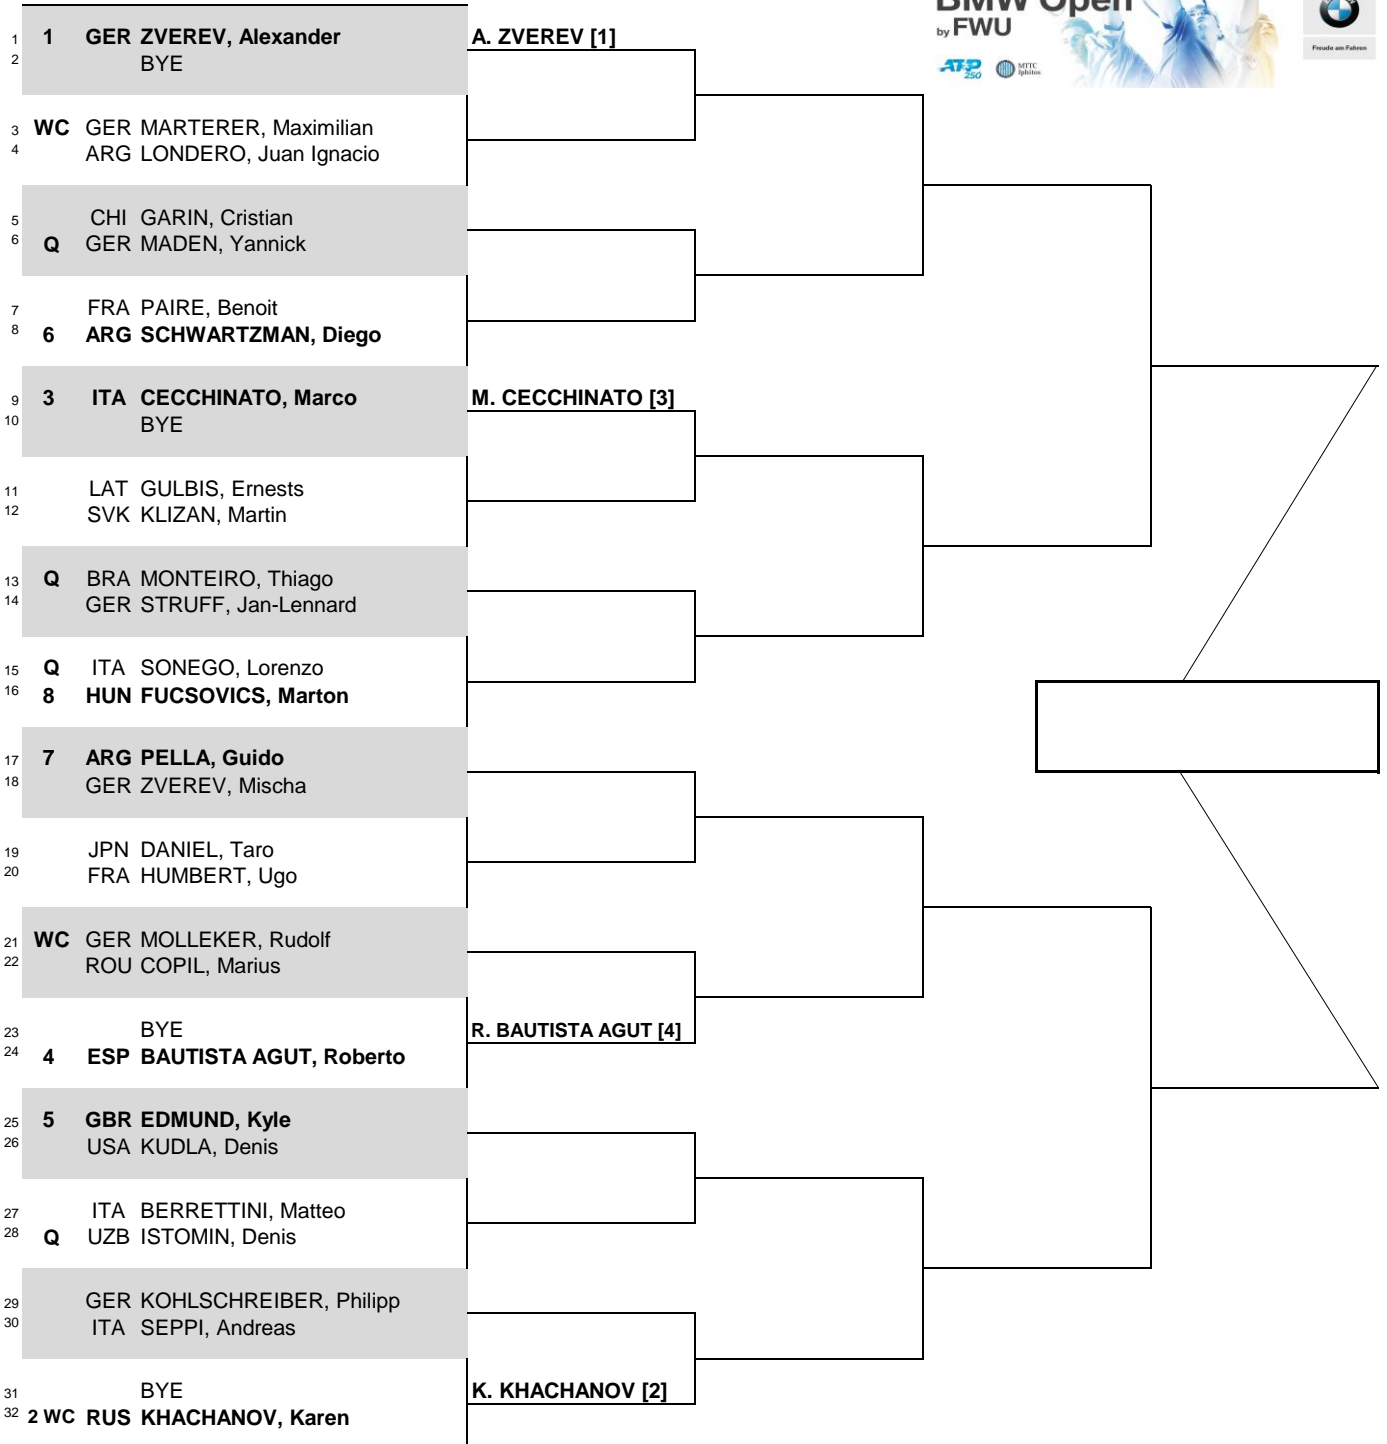

BMW Open by FWU

BMW Open by FWU

CITY, COUNTRY
Munich, Germany

TOURNAMENT DATES
29 April - 5 May 2019

SURFACE
Red Clay

TOTAL FINANCIAL COMMITMENT
€ 586,140

STATUS NAT **MAIN DRAW SINGLES**

ATP, Inc. © Copyright 2014

SEEDED PLAYERS		RANK	PRIZE MONEY		POINTS	ALTERNATES / LUCKY LOSERS	WITHDRAWALS	
1	ZVEREV, Alexander	3	WINNER	€ 90,390	250			
2	KHACHANOV, Karen	13	FINALIST	€ 48,870	150			
3	CECCHINATO, Marco	17	SEMI-FINALIST	€ 26,990	90			
4	BAUTISTA AGUT, Roberto	21	QUARTER-FINALIST	€ 15,335	45			
5	EDMUND, Kyle	23	SECOND ROUND	€ 8,815	20			
6	SCHWARTZMAN, Diego	25	FIRST ROUND	€ 5,285	0			
7	PELLA, Guido	28	FOLLOW LIVE SCORING AT					
8	FUCSOVICS, Marton	36	www.ATPTour.com					
LAST DIRECT ACCEPTANCE			Gulbis, Ernest - 78		ATP SUPERVISOR(S)	Roland Herfel		