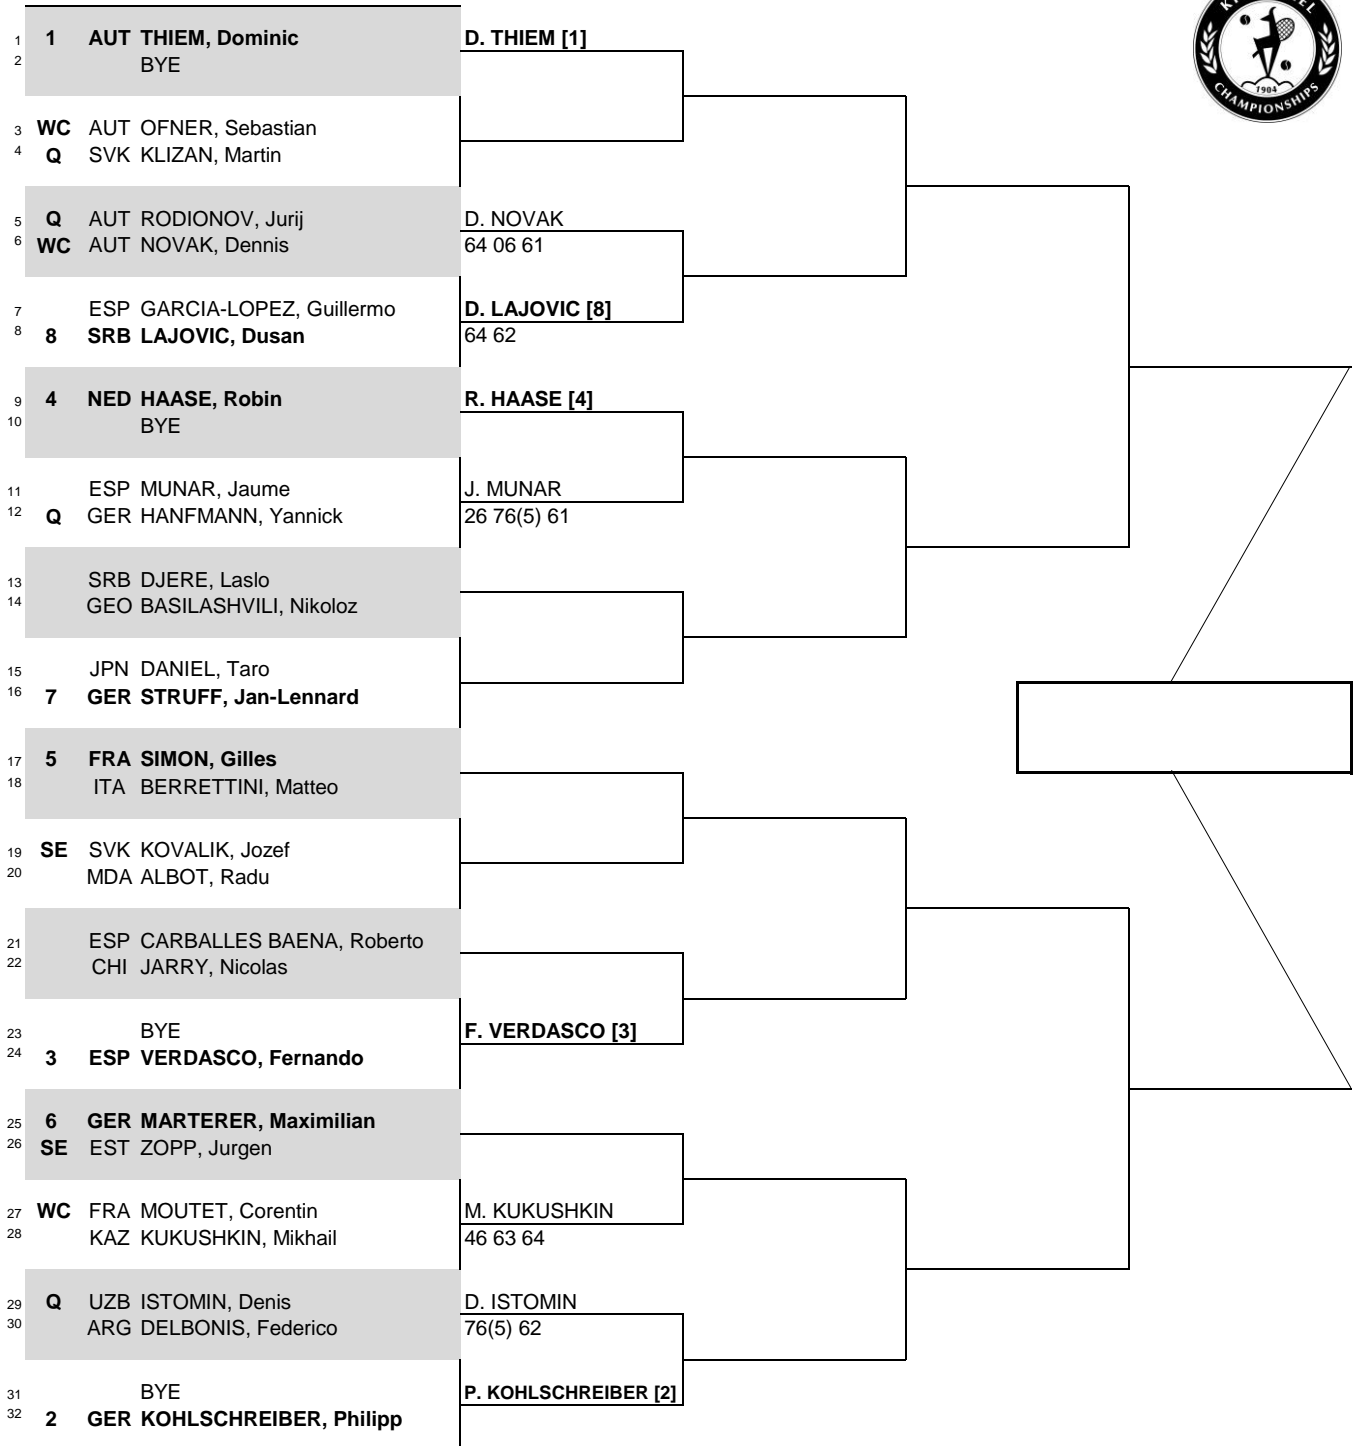

Generali Open

CITY, COUNTRY
Kitzbuehel, Austria

TOURNAMENT DATES
30 July-4 August 2018

SURFACE
Red Clay

TOTAL FINANCIAL COMMITMENT
€ 561,345

STATUS NAT

MAIN DRAW SINGLES

ATP, Inc. © Copyright 2014

SEEDED PLAYERS		RANK	PRIZE MONEY		POINTS	ALTERNATES / LUCKY LOSERS	WITHDRAWALS
1	THIEM, Dominic	8	WINNER	€ 89,435	250		
2	KOHLSCHEIBER, Philipp	25	FINALIST	€ 47,105	150		
3	VERDASCO, Fernando	33	SEMI-FINALIST	€ 25,515	90		
4	HAASE, Robin	38	QUARTER-FINALIST	€ 14,535	45		
5	SIMON, Gilles	39	SECOND ROUND	€ 8,565	20		
6	MARTERER, Maximilian	47	FIRST ROUND	€ 5,075	0		
7	STRUFF, Jan-Lennard	51					
8	LAJOVIC, Dusan	63					
FOLLOW LIVE SCORING AT www.ATPWorldTour.com							
LAST DIRECT ACCEPTANCE			R. Albot - 92		ATP SUPERVISOR(S)		Cedric Mourier