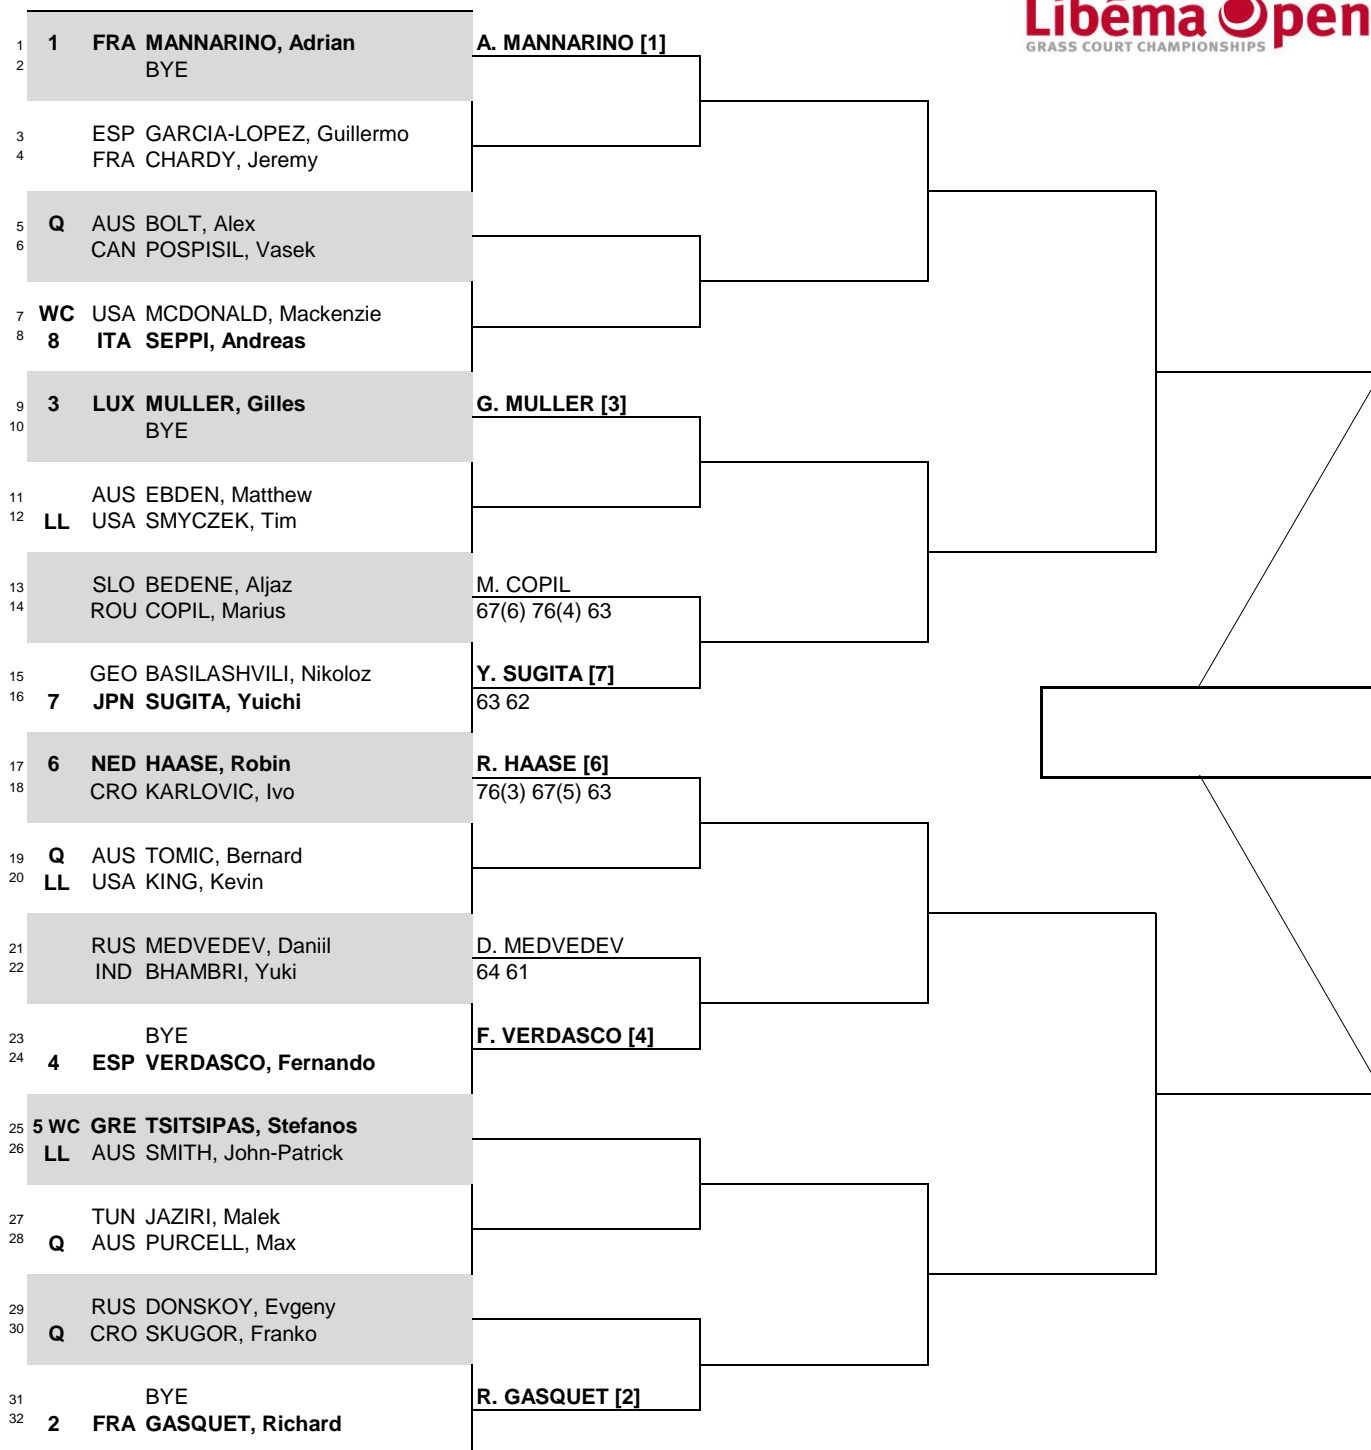

# Libema Open

CITY, COUNTRY: s-Hertogenbosch, Netherlands | TOURNAMENT DATES: 9-17 June 2018 | SURFACE: Grass | TOTAL FINANCIAL COMMITMENT: € 686,080

STATUS: NAT: MAIN DRAW SINGLES

ATP, Inc. © Copyright 2014

SEEDED PLAYERS	RANK	PRIZE MONEY	POINTS	ALTERNATES / LUCKY LOSERS	WITHDRAWALS
1 MANNARINO, Adrian	26 WINNER	€ 109,310	250	J. Smith (LL)	M. Baghdatis (Left Hamstring)
2 GASQUET, Richard	32 FINALIST	€ 57,570	150	T. Smyczek (LL)	P. Herbert (Stomach)
3 MULLER, Gilles	34 SEMI-FINALIST	€ 31,185	90	K. King (LL)	T. Griekspoor (Left Leg)
4 VERDASCO, Fernando	35 QUARTER-FINALIST	€ 17,770	45		
5 TSITSIPAS, Stefanos	39 SECOND ROUND	€ 10,470	20	RETIREMENTS/WALKOVERS	
6 HAASE, Robin	44 FIRST ROUND	€ 6,200	0		
7 SUGITA, Yuichi	48	FOLLOW LIVE SCORING AT			
8 SEPPI, Andreas	50	www.ATPWorldTour.com			
LAST DIRECT ACCEPTANCE		Evgeny Donskoy - 88		ATP SUPERVISOR(S)	Carlos Sanches