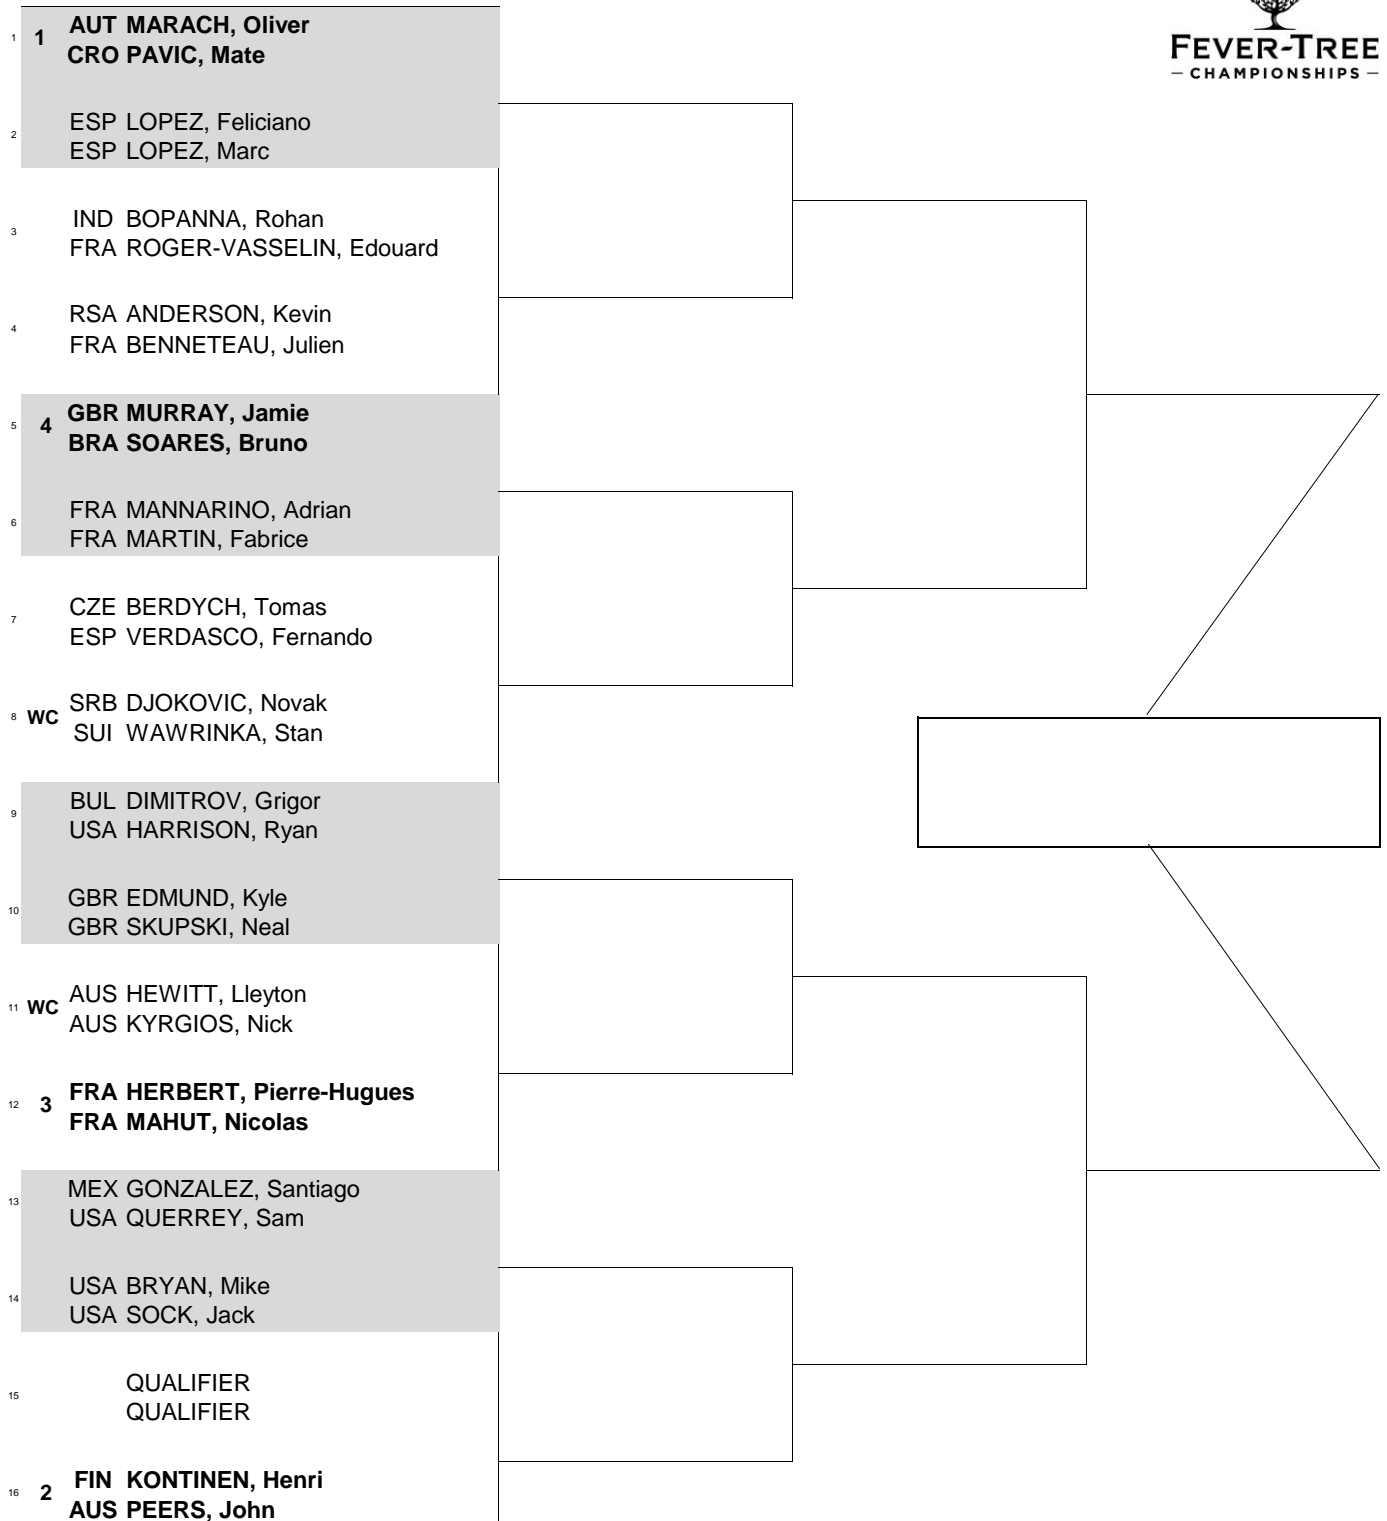

FEVER-TREE CHAMPIONSHIPS

CITY, COUNTRY: London, United Kingdom | TOURNAMENT DATES: 18-24 June 2018 | SURFACE: Grass | TOTAL FINANCIAL COMMITMENT: € 2,116,915

STATUS: MAIN DRAW DOUBLES | NAT.:

ATP Tour © Copyright 2014

SEEDED TEAMS	RANK	PRIZE MONEY (PER TEAM)	POINTS	ALTERNATES/LUCKY LOSERS	RETIREMENTS/WALKOVERS
1 MARACH, Oliver / PAVIC, Mate	3	WINNER € 128,740	500		
2 KONTINEN, Henri / PEERS, John	15	FINALIST € 63,030	300		
3 HERBERT, Pierre-Hugues / MAHUT, Nicolas	19	SEMI-FINALIST € 31,620	180		
4 MURRAY, Jamie / SOARES, Bruno	25	QUARTER-FINALIST € 16,230	90		
FOLLOW LIVE SCORING AT www.ATPWorldTour.com					
		FIRST ROUND € 8,390	0		
				WITHDRAWALS	
LAST DIRECT ACCEPTANCE:		Advanced 72 / On-site 74		ATP SUPERVISOR(S)	Lars Graff and Ali Nili