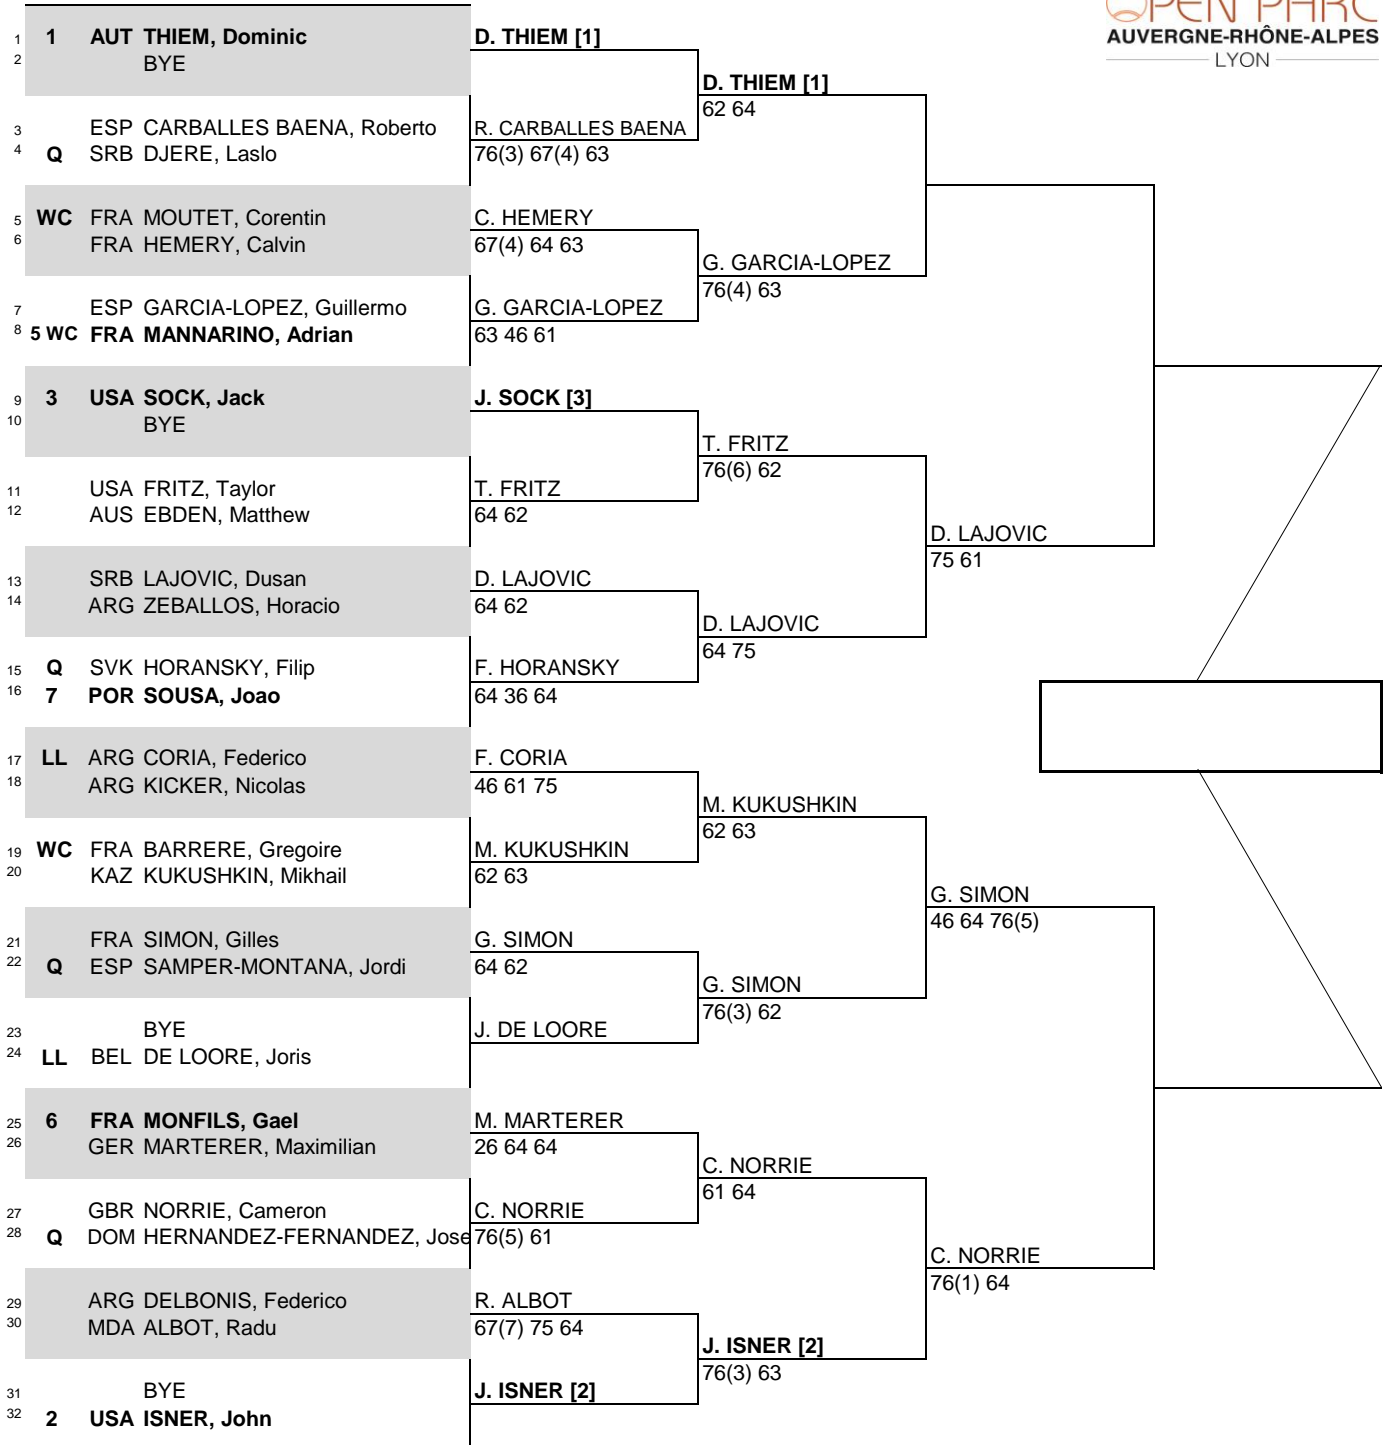

CITY, COUNTRY
Lyon, France

TOURNAMENT DATES
20-26 May, 2018

SURFACE
Red Clay

TOTAL FINANCIAL COMMITMENT
€ 561,345

STATUS NAT **MAIN DRAW SINGLES**

ATP, Inc. © Copyright 2014

SEEDED PLAYERS		RANK	PRIZE MONEY		POINTS	ALTERNATES / LUCKY LOSERS	WITHDRAWALS
1	THIEM, Dominic	8	WINNER	€ 89,435	250	J. De Loore (LL)	J. Millman (Hip)
2	ISNER, John	9	FINALIST	€ 47,105	150	F. Coria (LL)	H. Chung (Right ankle)
3	SOCK, Jack	14	SEMI-FINALIST	€ 25,515	90		
4	CHUNG, Hyeon	20	QUARTER-FINALIST	€ 14,535	45		
5	MANNARINO, Adrian	27	SECOND ROUND	€ 8,565	20		
6	MONFILS, Gael	39	FIRST ROUND	€ 5,075	0		
7	SOUSA, Joao	47					
8	MILLMAN, John	58					
FOLLOW LIVE SCORING AT www.ATPWorldTour.com							
LAST DIRECT ACCEPTANCE			Calvin Hemery, 135			ATP SUPERVISOR(S) Thomas Karlberg	