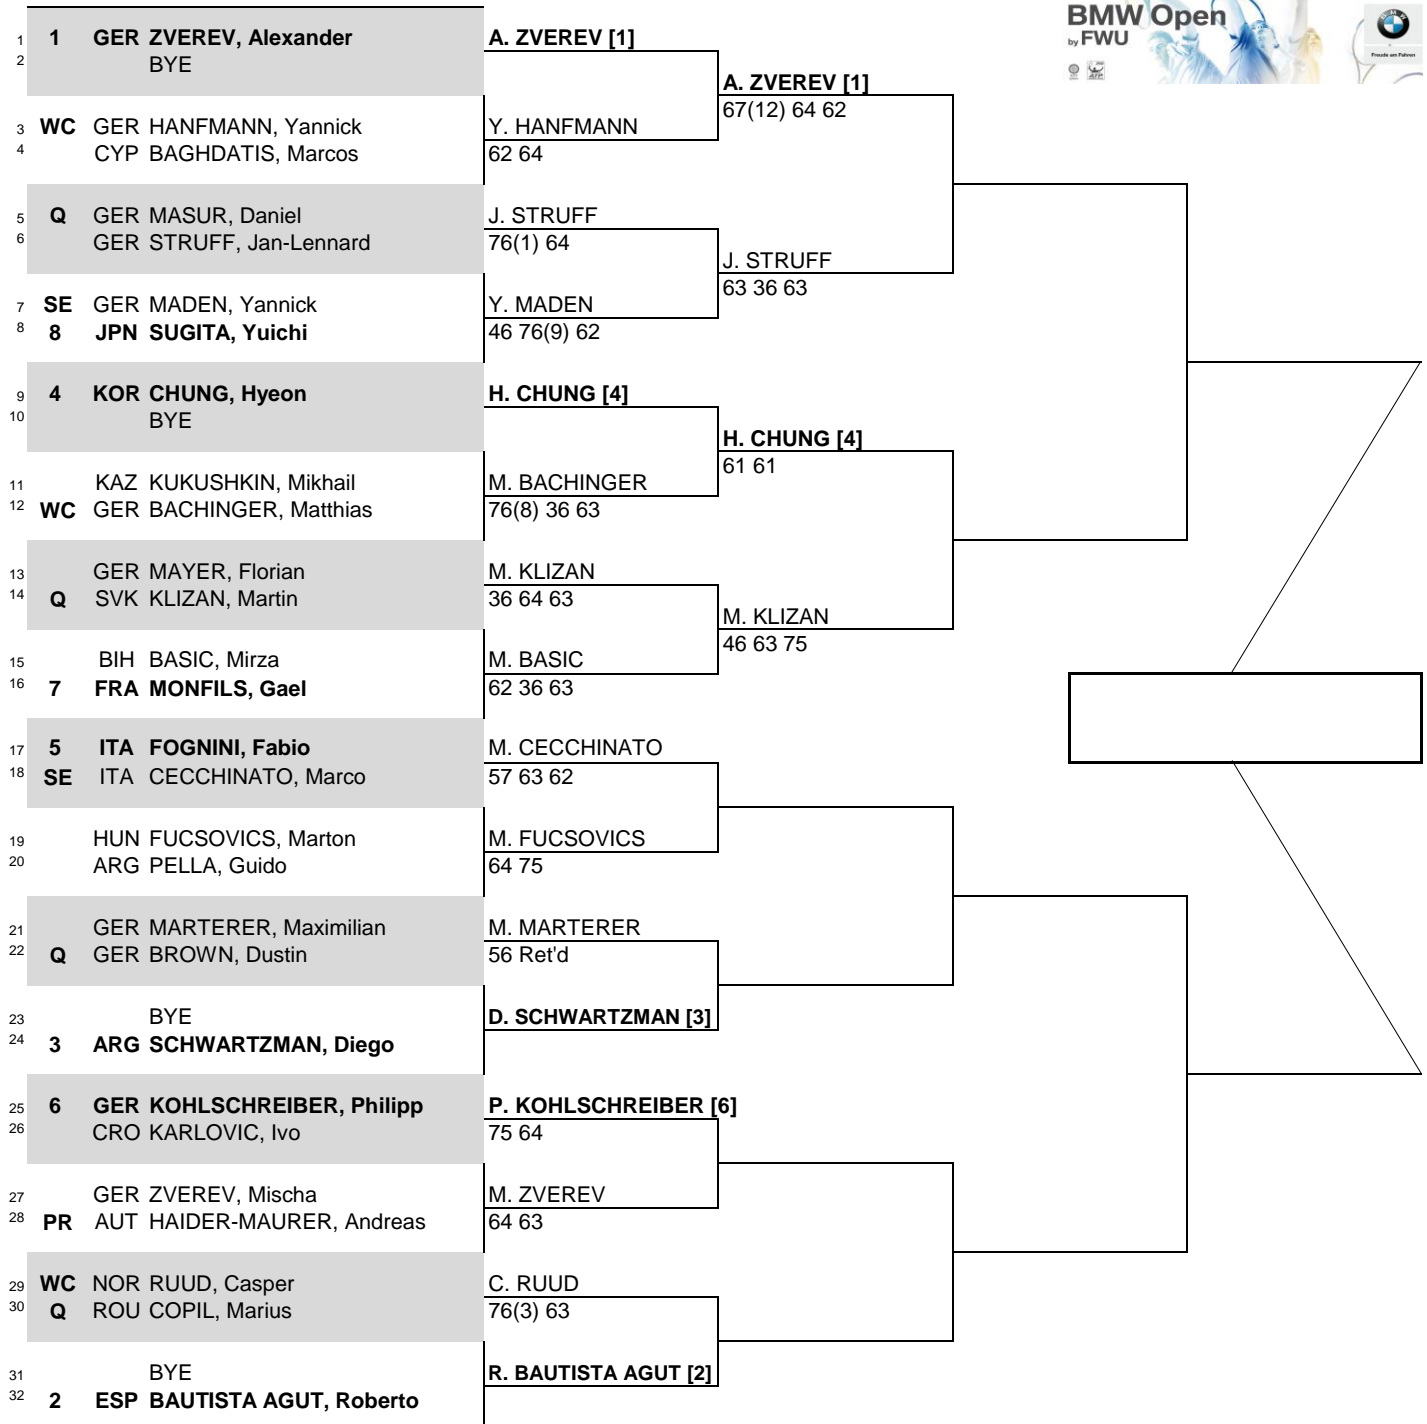

BMW Open by FWU

CITY, COUNTRY
Munich, Germany

TOURNAMENT DATES
30 April - 6 May 2018

SURFACE
Red Clay

TOTAL FINANCIAL COMMITMENT
€ 561,345

STATUS NAT **MAIN DRAW SINGLES**

ATP, Inc. © Copyright 2014

SEEDED PLAYERS		RANK	PRIZE MONEY		POINTS	ALTERNATES / LUCKY LOSERS	WITHDRAWALS	
1	ZVEREV, Alexander	3	WINNER	€ 89,435	250			
2	BAUTISTA AGUT, Roberto	15	FINALIST	€ 47,105	150			
3	SCHWARTZMAN, Diego	17	SEMI-FINALIST	€ 25,515	90			
4	CHUNG, Hyeon	19	QUARTER-FINALIST	€ 14,535	45			
5	FOGNINI, Fabio	20	SECOND ROUND	€ 8,565	20			
6	KOHLSCHEIBER, Philipp	35	FIRST ROUND	€ 5,075	0			
7	MONFILS, Gael	41	FOLLOW LIVE SCORING AT www.ATPWorldTour.com				D. Brown - Left Calf Strain	
8	SUGITA, Yuichi	42	LAST DIRECT ACCEPTANCE				Kukushkin, Mikhail 83	ATP SUPERVISOR(S) Gerry Armstrong