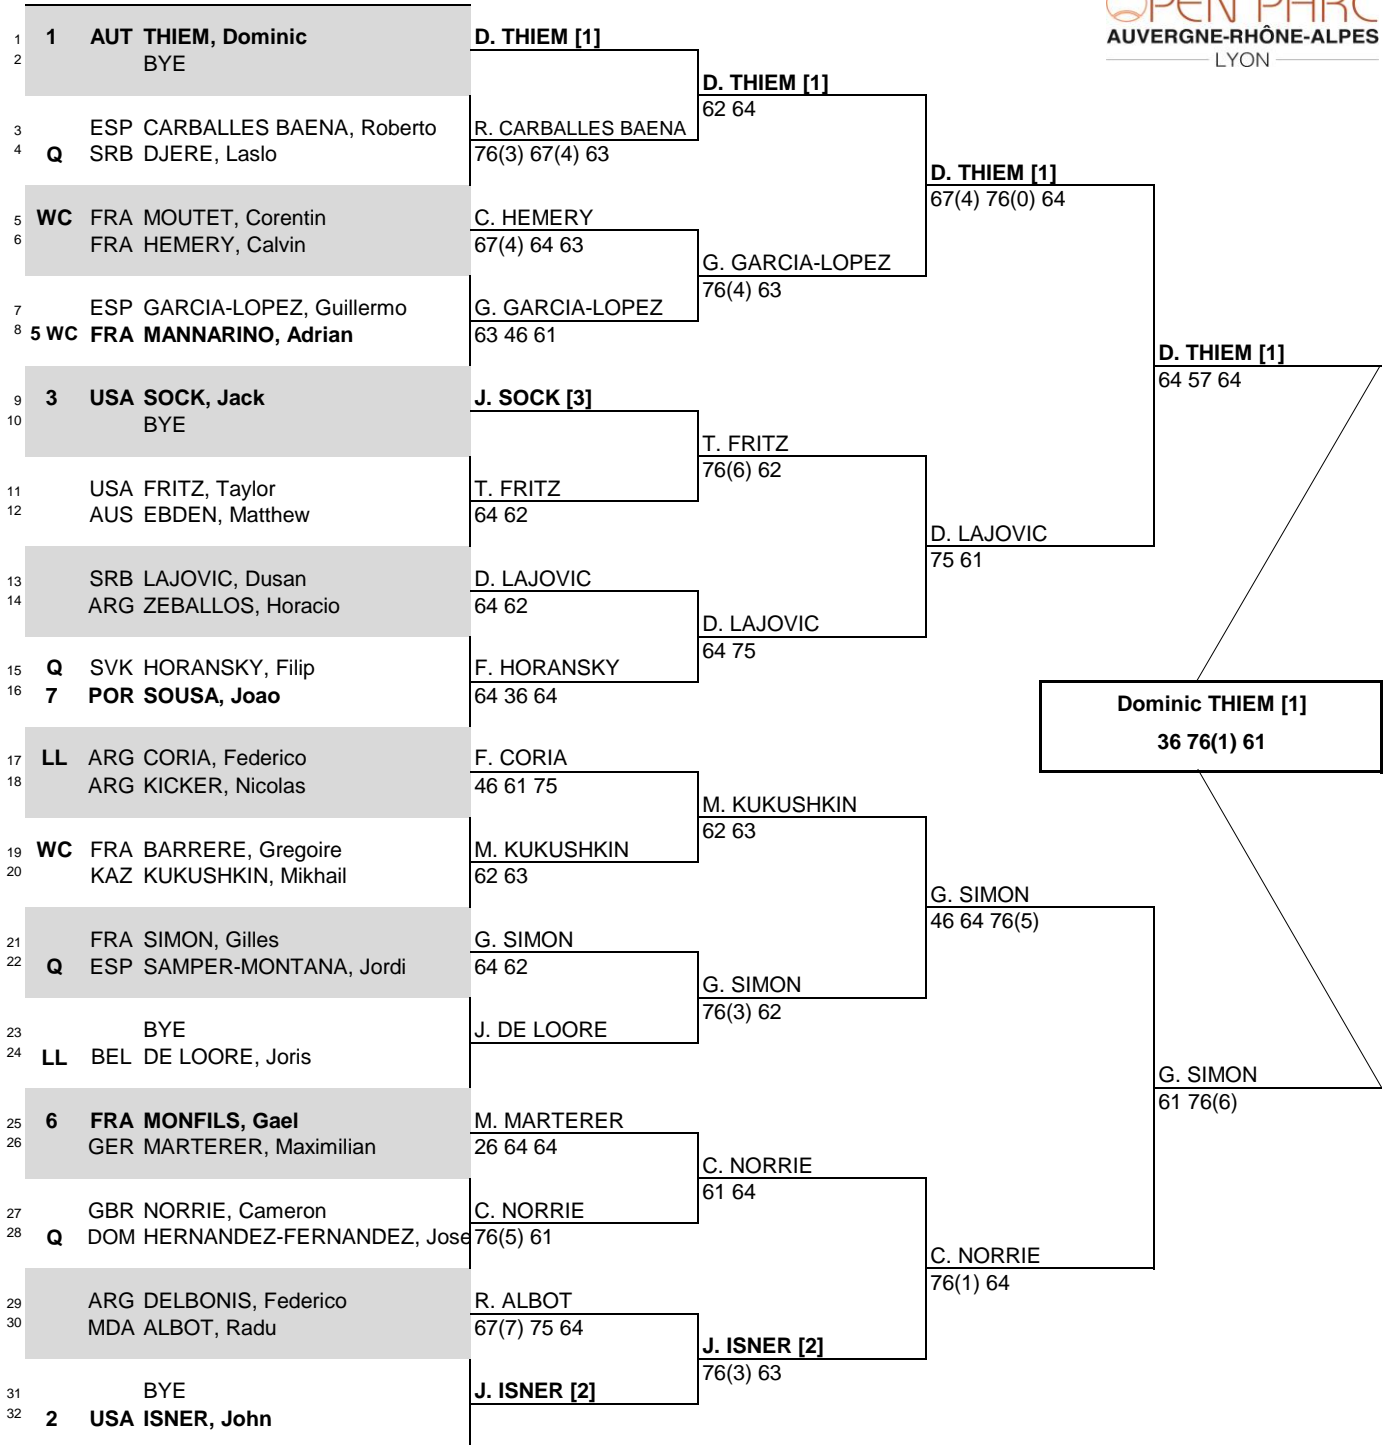

CITY, COUNTRY  
Lyon, France

TOURNAMENT DATES  
20-26 May, 2018

SURFACE  
Red Clay

TOTAL FINANCIAL COMMITMENT  
€ 561,345

STATUS NAT **MAIN DRAW SINGLES**

ATP, Inc. © Copyright 2014

SEEDED PLAYERS		RANK	PRIZE MONEY		POINTS	ALTERNATES / LUCKY LOSERS	WITHDRAWALS
1	THIEM, Dominic	8	WINNER	€ 89,435	250	J. De Loore (LL)	J. Millman (Hip)
2	ISNER, John	9	FINALIST	€ 47,105	150	F. Coria (LL)	H. Chung (Right ankle)
3	SOCK, Jack	14	SEMI-FINALIST	€ 25,515	90		
4	CHUNG, Hyeon	20	QUARTER-FINALIST	€ 14,535	45		
5	MANNARINO, Adrian	27	SECOND ROUND	€ 8,565	20		
6	MONFILS, Gael	39	FIRST ROUND	€ 5,075	0		
7	SOUSA, Joao	47					
8	MILLMAN, John	58					
FOLLOW LIVE SCORING AT www.ATPWorldTour.com							
LAST DIRECT ACCEPTANCE			Calvin Hemery, 135			ATP SUPERVISOR(S) Thomas Karlberg	